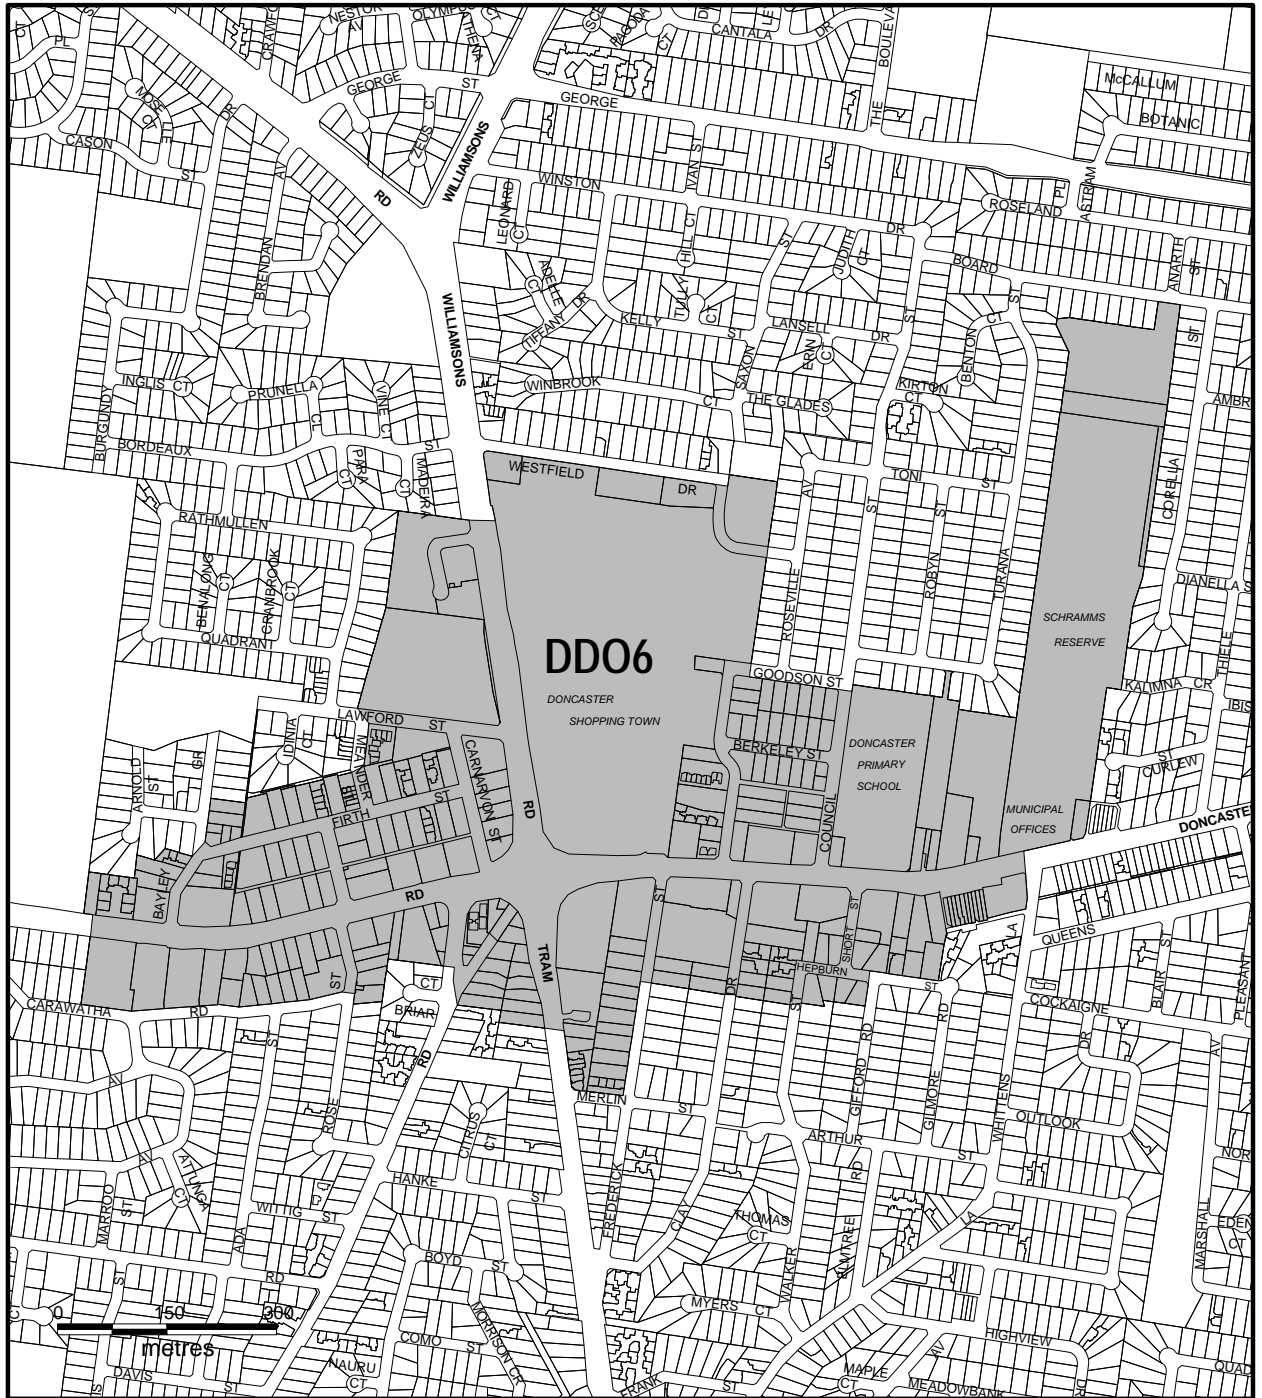

MANNINGHAM PLANNING SCHEME

LOCAL PROVISION

Part of Planning Scheme Map 7DDO

LEGEND

DDO6 DESIGN AND DEVELOPMENT OVERLAY (DDO6)

AMENDMENT C33

Part 1