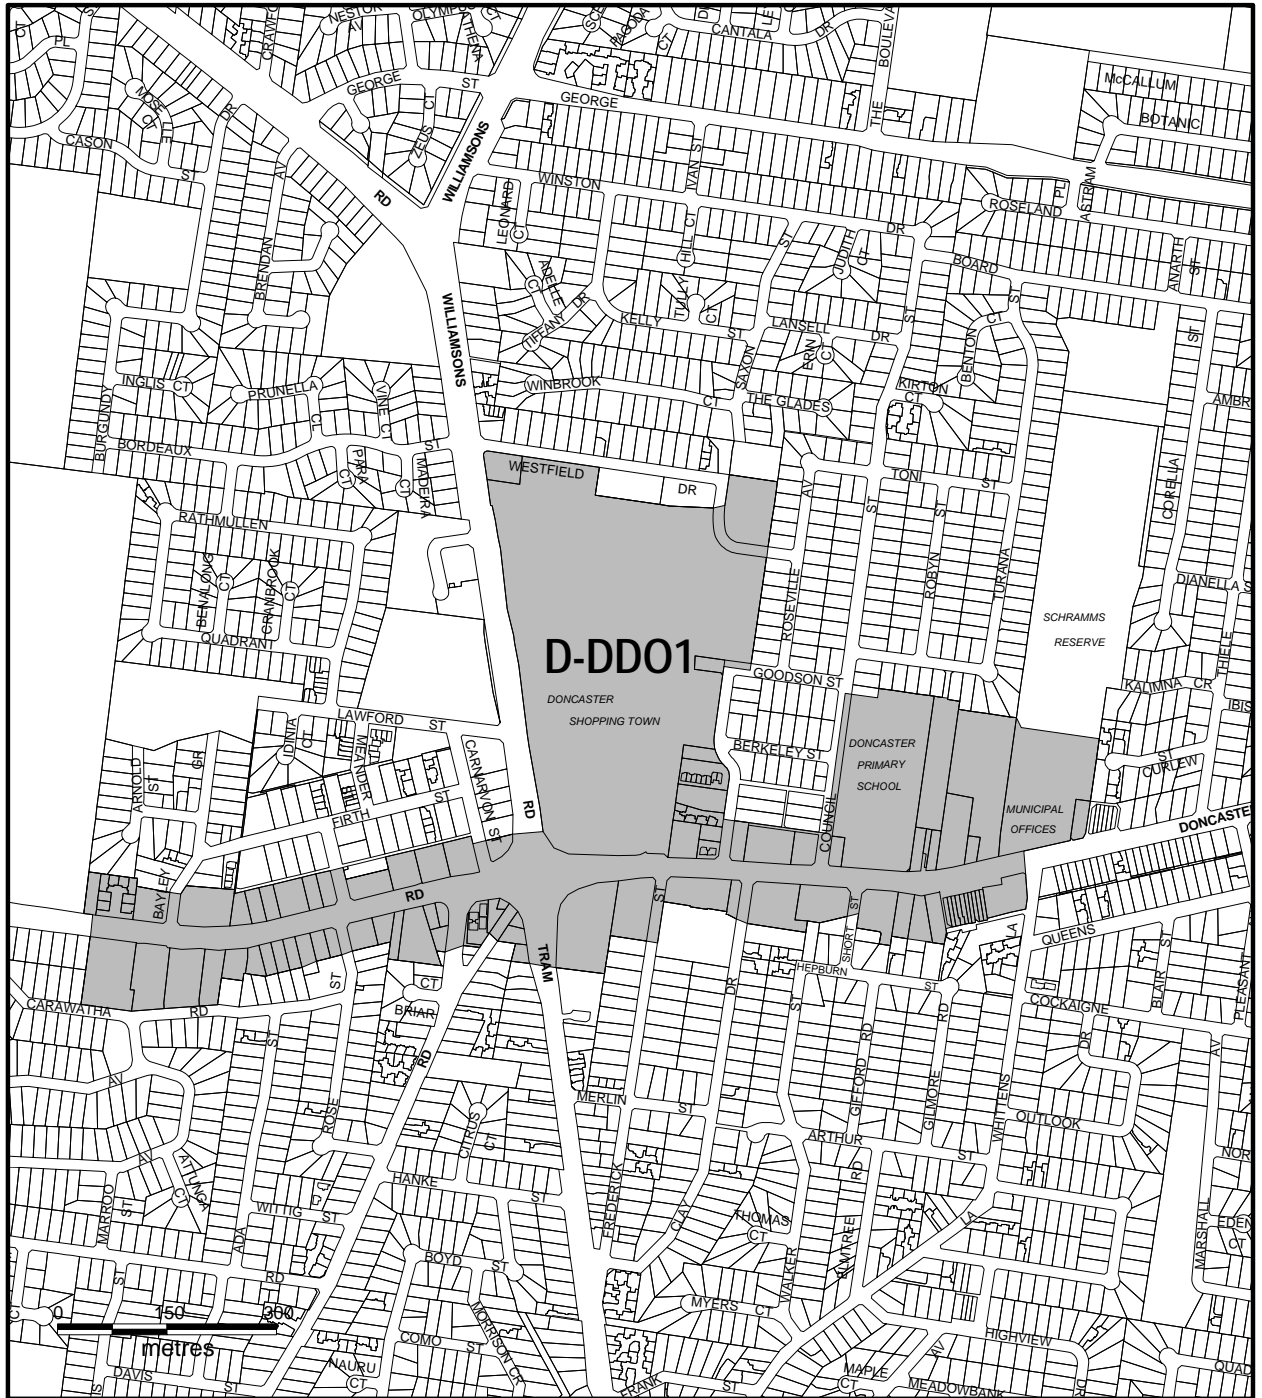

MANNINGHAM PLANNING SCHEME

LOCAL PROVISION

Part of Planning Scheme Map 7DDO

LEGEND

D-DDO1 AREA TO BE DELETED FROM A DESIGN AND DEVELOPMENT OVERLAY - SCHEDULE 1

AMENDMENT C33

Part 1